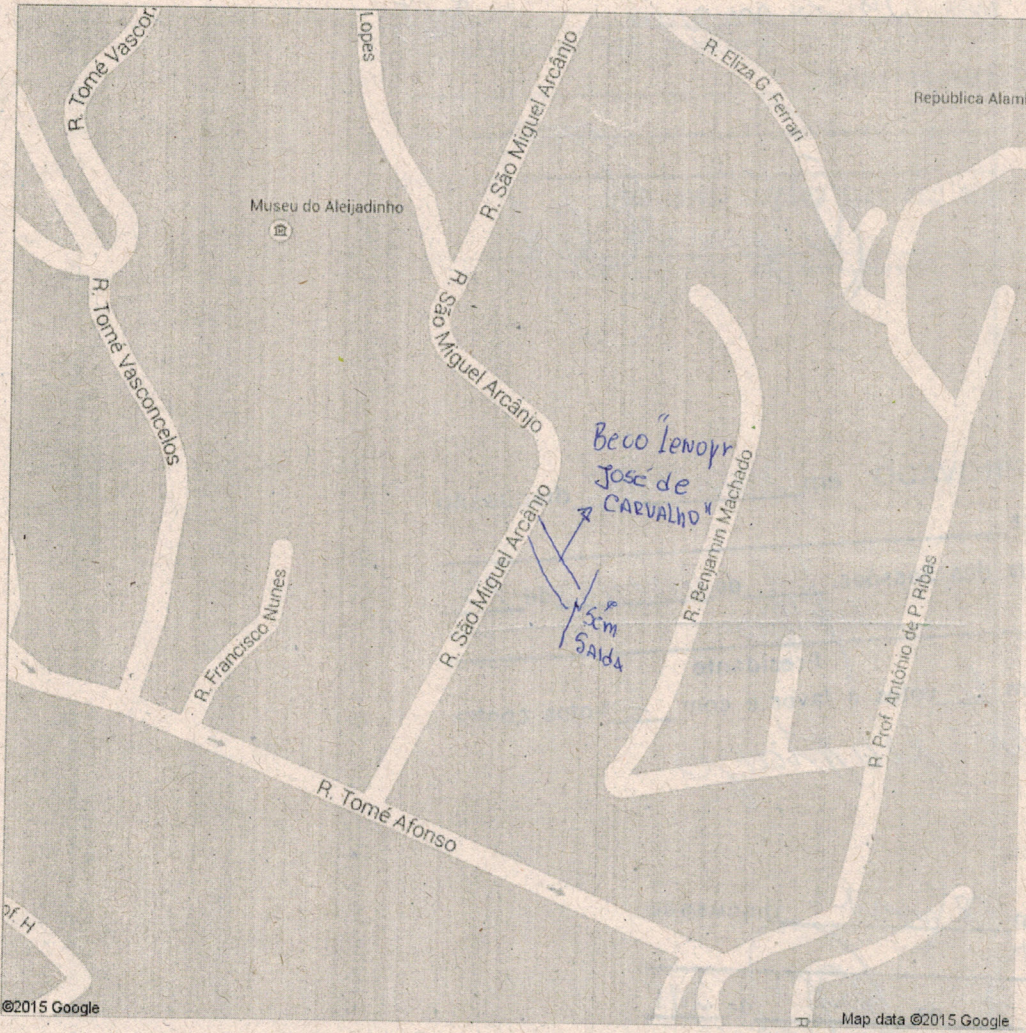

Google

DENOMINAÇÃO DE LOGRADOURO  
Beco Lenoyr José de Carvalho

Faint, illegible text and markings, possibly bleed-through from the reverse side of the page.